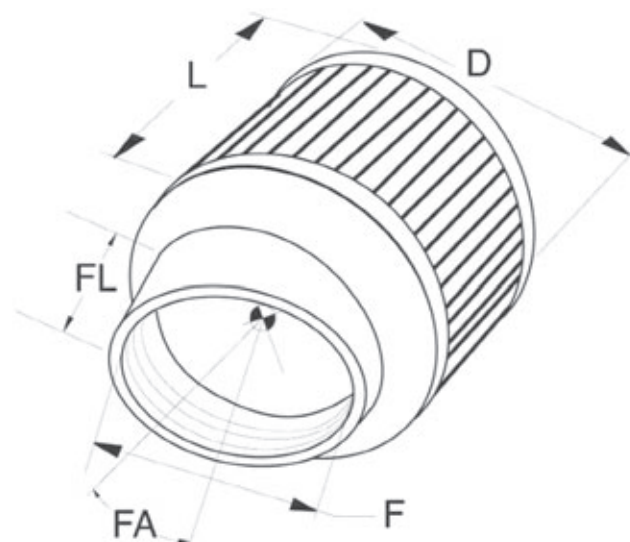

Round Straight

When selecting one of K&N's universal round straight air filters, you should consider the following dimensions as they relate to the specification chart:

(F) Mounting Flange Inside Diameter - This is the most critical dimension and should be very close to the diameter of the application's inlet flange. The flange will stretch up to 1/16" for those in-between sizes.

(D) Filter Diameter - This is the overall diameter of the filter. Always use the largest diameter practical for maximum filtration.

(L) Filter Length - This dimension is the length of the filter body only, it does not include the flange length. Always use the longest filter practical for maximum filtration.

(FA/FL) Flange Angle and/or Length - If no angle is listed in the specifications table, then the flange is straight. Any angle listed is in degrees and can be utilized when space is a problem.

(FO) Flange Offset - In some cases the center of the flange is offset from the center of the filter base in order to provide a better fit.

(F) Mounting Flange Inside Diameter		(D) Filter Diameter		(L) Filter Length		(FL) Flange Length		(FA) Flange Style		(FO) Flange Offset		Rubber End Cap Part #	Chrome End Cap Part #	Custom End Cap Part #	Filter Wraps Part #
Inch	mm	Inch	mm	Inch	mm	Inch	mm	Type	Angle	Inch	mm				
5/16	8	1-3/8	35	1-1/8	29	7/16	11	Centered					62-2470		
3/8	10	2	51	1-1/2	38	3/8	10	Centered						62-1570³⁰	
		2	51	1-1/2	38	5/8	16	Centered					62-1320		
1/2	13	2	51	1-1/2	38	5/8	16	Centered					62-1330		
9/16	14	1-3/8	35	1-1/8	29	7/16	11	Centered					62-2480		
5/8	16	1-3/8	35	1-1/8	29	3/8	10	Centered				RU-3230			
		2	51	1-1/2	38	5/8	16	Centered					62-1340		
3/4	19	1-3/8	35	1-1/8	29	1/2	13	Centered				62-1560			
		2	51	1-1/2	38	5/8	16	Centered					62-1360		
		2	51	2-1/2	64	5/8	16	Centered				RU-3630			
1	25	2	51	1-1/2	38	5/8	16	Centered					62-1370		
		3	76	2-1/4	57	5/8	16	Centered					62-1420		RU-0150PK
		3	76	2-3/8	60	5/8	16	Centered				62-1410			RU-0150PK
1-1/16	27	3	76	3	76	5/8	16	Centered				R-1040			22-8008PK
1-1/8	29	2	51	2-1/8	54	1	25	Centered					62-1230		
1-1/4	32	3	76	2-1/2	64	5/8	16	Centered				62-1380	62-1390		RU-0150PK
		3	76	3	76	5/8	16	Centered				RU-0060			22-8008PK
		3	76	4	102	5/8	16	Centered				RU-0070			22-8009PK
		3	76	4	102	3/4	19	Angled	20°			RU-0100			22-8009PK
		3	76	5	127	5/8	16	Centered				RU-0080			25-3900
		3	76	5	127	3/4	19	Angled	20°			RU-0110			25-3900
1-3/8	35	3	76	2-1/2	64	5/8	16	Centered				62-1430	62-1440		RU-0150PK
1-1/2	38	3	76	2-1/2	64	5/8	16	Centered				62-1450	62-1460		RU-0150PK
		3	76	4	102	5/8	16	Centered				RU-0160			22-8009PK
		3-1/2	89	3-1/2	89	5/8	16	Centered				RE-0240³⁰			
1-9/16	40	3	76	2	51	5/8	16	Centered					RC-0840		RU-0150PK

Round Straight