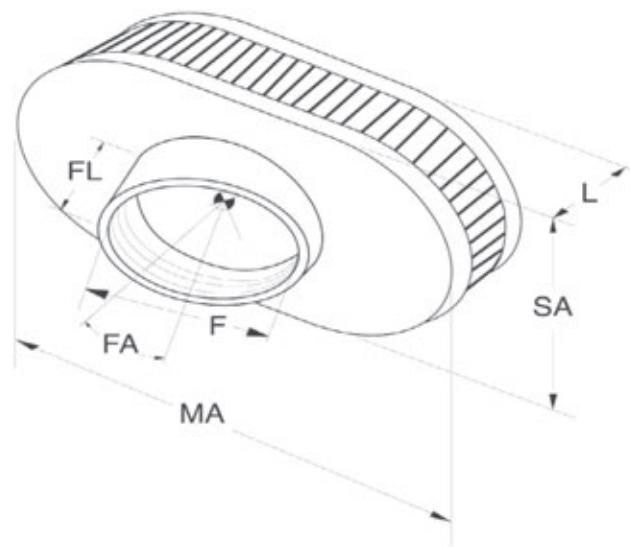

Oval Straight

When selecting one of K&N's universal oval air filters, you should consider the following dimensions as they relate to the specification chart:

(F) Mounting Flange Inside Diameter - This is the most critical dimension and should be very close to the diameter of the application's inlet flange. The flange will stretch up to 1/16" for those in-between sizes.

(MA / SA) Filter Oval Dimensions - This is the length and width of the filter. Always use the largest filter practical to fit the application.

(L) Filter Length - This dimension is the length of the filter body only, it does not include the flange length. Always use the longest filter practical for maximum filtration.

(FA / FL) Flange Angle and/or Length - If no angle is listed in the specifications table, then the flange is straight. Any angle listed is in degrees and can be utilized when space is a problem.

(FO) Flange Offset - In some cases the center of the flange is offset from the center of the filter base in order to provide a better fit.

(F) Mounting Flange Inside Diameter		(MA/SA) Filter Dimensions		(L) Filter Length		(FL) Flange Length		(FA) Flange Style		(FO) Flange Offset		Rubber End Cap Part #	Chrome End Cap Part #	Filter Wraps¹⁴ Part #		
Inch	mm	Inch	mm	Inch	mm	Inch	mm	Type	Angle	Inch	mm					
1-1/2	38	3-3/4x4-1/2	95x114	2-3/4	70	1	25					R-0640				
2-1/16	52	4-1/2x7	114x178	1-1/2	38	7/8	22	Offset		1/2	13	RA-0700⁵	RA-070V⁵	22-2000PL¹⁴		
		4-1/2x7	114x178	2	51	7/8	22	Offset		1/2	13	RA-0710⁵	RA-071V⁵	22-2000PL¹⁴		
		4-1/2x7	114x178	3	76	7/8	22	Offset		1/2	13	RA-0720⁵	RA-072V⁵	22-2020PL¹⁴		
2-1/4	57	4x6-1/4	102x159	4-1/2	114	1	25	Angled	10°			RU-1320				
		4x6-1/4	102x159	6	152	1	25	Angled	10°			RU-1330				
		3-3/4x4-1/2	95x114	4	102	5/8	16	Centered				RU-0990				
		3-3/4x4-1/2	95x114	5	127	5/8	16	Centered				RU-1100				
		3-3/4x4-1/2	95x114	5	127	1	25	Angled	10°			RU-1140				
		3-3/4x4-1/2	95x114	6	152	1	25	Angled	10°			RU-1150		RU-1230PK		
		3-3/4x4-1/2	95x114	2	51	5/8	16	Centered				R-1390		22-8023PK		
		4x6-1/4	102x159	4-1/2	114	1	25	Angled	10°			RU-1340				
		4x6-1/4	102x159	5	127	1	25	Angled	10°			RU-1350				
		4x6-1/4	102x159	6	152	1	25	Angled	10°			RU-1360				
2-7/16	62	4-1/2x7	114x178	2	51	5/8	16	Centered					RC-1980	22-2000PL¹⁴		
		3-3/4x4-1/2	95x114	5	127	5/8	16	Centered				RU-1180				
		3-3/4x4-1/2	95x114	5	127	1	25	Angled	10°			RU-1220				
		3-3/4x4-1/2	95x114	5	127	1-1/4	32	Angled	20°			RU-1371²¹				
		3-3/4x4-1/2	95x114	6	152	1	25	Angled	10°			RU-1230		RU-1230PK		
		3-3/4x4-1/2	95x114	6	152	1-1/4	32	Angled	20°			RU-1380		RU-1230PK		
		3-3/4x4-1/2	95x114	7	178	5/8	16	Centered				RU-1810		22-1810PK		
		3-3/4x4-1/2	95x114	7	178	1	25	Angled	10°			RU-1240		22-1810PK		
		3-3/4x4-1/2	95x114	7	178	1-1/4	32	Angled	20°			RU-1390		22-1810PK		
		3-3/4x4-1/2	95x114	9	229	1	25	Angled	10°			RU-1260		RU-1260PK		
		2-1/2	64	3-3/4x4-1/2	95x114	7	178	2-1/8	54	Angled	10°			RU-1830		22-1810PK
				3-3/4x4-1/2	95x114	9	229	2-1/8	54	Angled	10°			RU-1840		RU-1260PK

Oval Straight