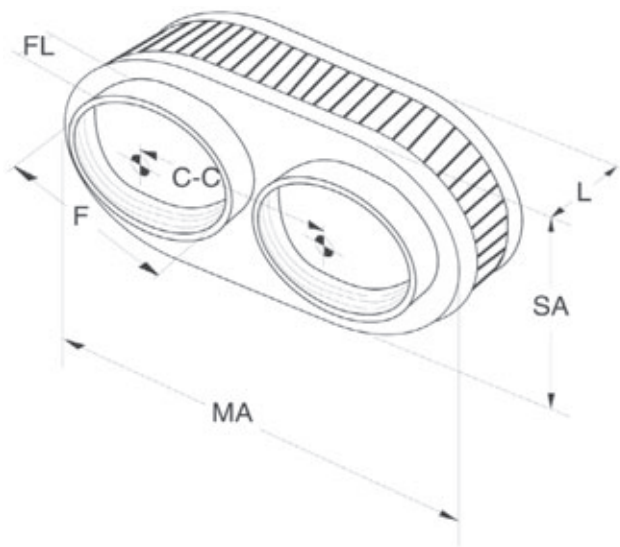

When selecting one of K&N's universal dual flange air filters, you should consider the following dimensions as they relate to the specification chart:

(F) Mounting Flange Inside Diameter - This is the most critical dimension and should be very close to the diameter of the application's inlet flange. The flange will stretch up to 1/16" for those in-between sizes.

(MA / SA) Filter Oval Dimensions - This is the length and width of the filter. Always use the largest filter practical to fit the application.

(L) Filter Length - This dimension is the length of the filter body only, it does not include the flange length. Always use the longest filter practical for maximum filtration.

(FA / FL) Flange Angle and/or Length - If no angle is listed in the specifications table, then the flange is straight. Any angle listed is in degrees and can be utilized when space is a problem.

(FO) Flange Offset - In some cases the center of the flange is offset from the center of the filter base in order to provide a better fit.

(C-C) Flange Center to Center - For dual flange filters, this is the flange spacing. This dimension should be within 2mm for proper fit on the application.