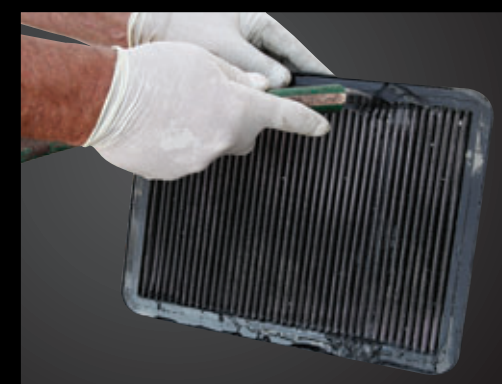

5. FILTER INSTALLATION

Before reinstalling filter back into vehicle, inspect it for damage. Follow any and all specific installation instructions that came with the K&N® Air Filter.

CAUTION: FAILURE TO FOLLOW THE K&N® INSTALLATION INSTRUCTIONS COULD LEAD TO AN IMPROPER SEAL RESULTING IN POSSIBLE ENGINE DAMAGE. PLEASE VISIT WWW.KNFILTERS.COM FOR AIR FILTER INSTALLATION INSTRUCTIONS FOR YOUR VEHICLE.