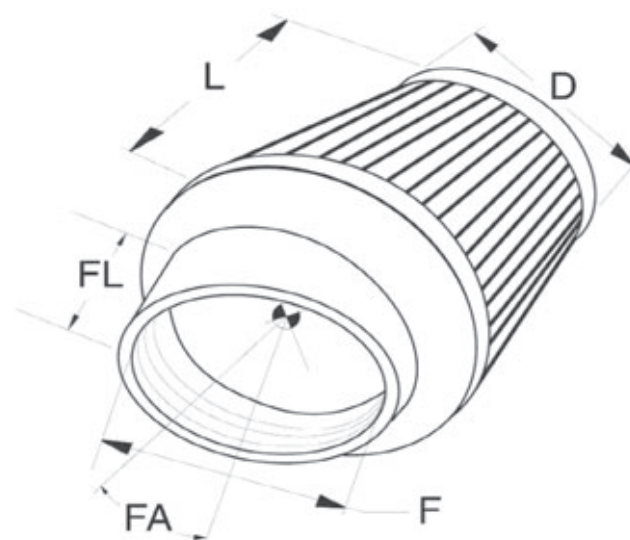

Round Tapered

When selecting one of K&N's universal round tapered air filters, you should consider the following dimensions as they relate to the specification chart:

(F) Mounting Flange Inside Diameter - This is the most critical dimension and should be very close to the diameter of the application's inlet flange. The flange will stretch up to 1/16" for those in-between sizes.

(D) Filter Diameter - This is the outside diameter of the filter. Always use the largest diameter practical for maximum filtration.

(L) Filter Length - This dimension is the length of the filter body only, it does not include the flange length. Always use the longest filter practical for maximum filtration.

(FA/FL) Flange Angle and/or Length - If no angle is listed in the specifications table, then the flange is straight. Any angle listed is in degrees and can be utilized when space is a problem.

(FO) Flange Offset - In some cases the center of the flange is offset from the center of the filter base in order to provide a better fit.

(F) Mounting Flange Inside Diameter		(D) Filter Base Diameter		(D) Filter Top Diameter		(L) Filter Length		(FL) Flange Length		(FA) Flange Style		(FO) Flange Offset		Rubber End Cap Part #	Chrome End Cap Part #	Custom End Cap Part #	Filter Wraps Part #
Inch	mm	Inch	mm	Inch	mm	Inch	mm	Inch	mm	Type	Angle	Inch	mm				
5/16	8	1-3/8	35	1	25	1	25	5/8	16	Centered				RU-3490			
		1-3/8	35	1	25	1-3/8	35	3/8	10	Centered				RU-3170			
1	25	2-7/8	73	3-1/2	89	3-1/2	89	5/8	16	Centered				RE-0200²⁰			
		3	76	3-1/2	89	4	102	1	25	Centered				62-1550			
1-1/8	29	2-1/4	57	2	51	2-1/2	64	5/8	16	Centered					RC-2540		RC-2540PK
1-1/4	32	2-7/8	73	3-1/2	89	3-1/2	89	5/8	16	Centered				RE-0220²⁰			
		2-15/16	75	3-1/2	89	2-7/16	62	5/8	16	Centered				RE-0230²⁰			
1-3/8	35	2-1/2	64	2	51	2-1/4	57	5/8	16	Centered					RC-0790		RC-0790PK
1-9/16	40	2-5/8	67	2	51	3	76	5/8	16	Centered					RC-2290		
		3	76	2	51	3	76	5/8	16	Centered					RC-2310		22-8028PK
1-11/16	43	3	76	2	51	2-3/8	60	5/8	16	Centered					RC-2490		
		3	76	2	51	2-3/4	70	5/8	16	Centered				R-1070	RC-1070		22-8028PK
		3	76	2	51	4	102	1-1/2	38	Angled	40°			R-1100			22-8048PK
		3-1/2	89	2	51	4	102	5/8	16	Centered				R-1080			22-8029PK
1-3/4	44	2-15/16	75	3-1/2	89	3-1/2	89	5/8	16	Centered				RE-0260²⁰			
		3	76	2	51	2-1/2	64	5/8	16	Centered				RU-2690			
		4-1/2	114	3	76	2-1/2	64	5/8	16	Centered				RU-2680			
		4-1/2	114	3	76	2-1/2	64	5/8	16	Offset		9/16	14	RU-2740			
1-25/32	45	6-7/8	175	5-27/32	148	2-9/16	65	1-25/32	45	Centered					RC-5116		
1-13/16	46	3	76	2	51	2-1/2	64	5/8	16	Centered				RU-2930			22-8028PK
		3	76	2	51	3	76	5/8	16	Centered				RU-2320	RC-2320		22-8028PK
1-7/8	48	3	76	2	51	2	51	5/8	16	Centered				RU-2550	RC-2550		
		3	76	2	51	3	76	5/8	16	Centered				R-1090	RC-1090		22-8028PK
		3	76	2	51	3-11/16	94	1	25	Angled	10°				RC-1290		22-8048PK
1-15/16	49	3	76	2	51	2-1/2	64	5/8	16	Centered				RU-2660	RC-2500		22-8028PK
		3	76	2	51	3	76	5/8	16	Centered				R-1060	RC-1060		22-8028PK

Round Tapered