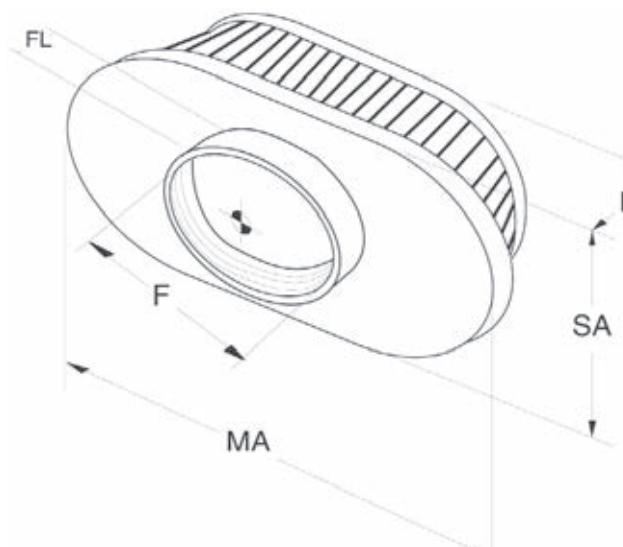

Oval Tapered

When selecting one of K&N's universal oval air filters, you should consider the following dimensions as they relate to the specification chart:

(F) Mounting Flange Inside Diameter - This is the most critical dimension and should be very close to the diameter of the application's inlet flange. The flange will stretch up to 1/16" for those in-between sizes.

(MA / SA) Filter Oval Dimensions - This is the length and width of the filter. Always use the largest filter practical to fit the application.

(L) Filter Length - This dimension is the length of the filter body only, it does not include the flange length. Always use the longest filter practical for maximum filtration.

(FA / FL) Flange Angle and/or Length - If no angle is listed in the specifications table, then the flange is straight. Any angle listed is in degrees and can be utilized when space is a problem.

(FO) Flange Offset - In some cases the center of the flange is offset from the center of the filter base in order to provide a better fit.